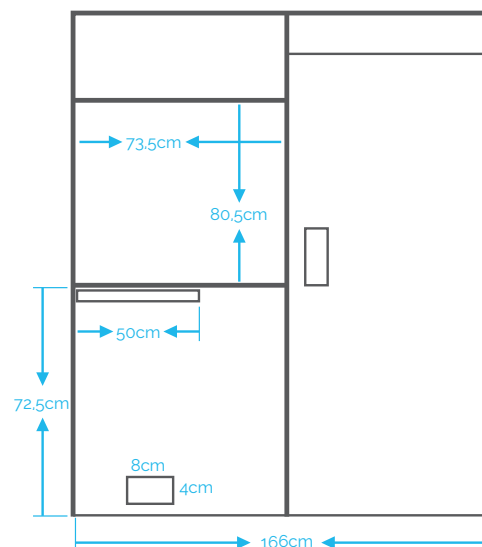

NEW
Aluminium frame