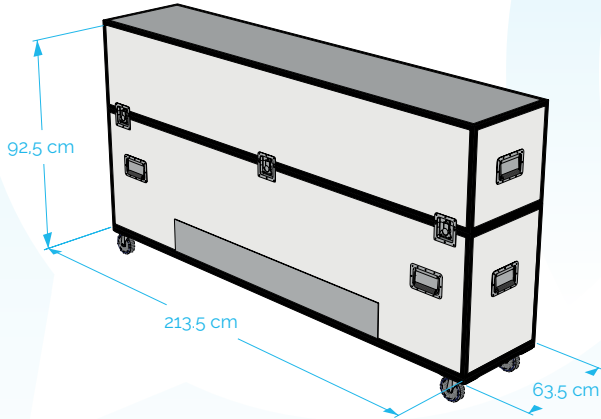

## ES-12-PB8006

**Number of panels:** 13

**Outside dimensions:**

249 cm x 203 cm x 166 cm (L x H x D)

**Acoustic environment:**

Surpass ISO-4043-1998 international standard

**Number of interpreters:**

**Standard outside color:**

\*Interior dimensions shown

AUTHORIZED DEALER:

iProbe Multilingual Solutions, Inc. | +1-212-489-6035 | info@iprobefolutions.com

iprobefolutions.com

Total packaging weight : 255,6 kg

### Storage & Shipping:

Included (2) ATA-300 shipping cases on wheels (105 kg for 2 cases).  
 Outside case dim. 213,5 cm x 92,5 cm x 63,5 cm (L x H x D)