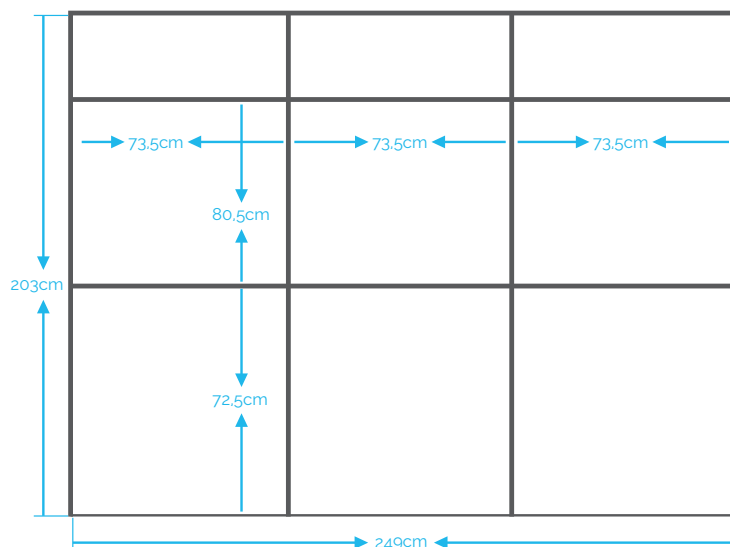

CONGRESS®

ES-12-PB8006

Number of panels: 13

Outside dimensions:

249 cm x 203 cm x 166 cm (L x H x D)

Acoustic environment:

Surpass ISO-4043-1998 international standard

Number of interpreters:

Standard outside color:

Light grey (laminated finish)

Standard inside color:

Light grey

Assembly:

No tools required (new quick Latch® systems)

Approximate assembly time:

10 minutes (2 persons)

NEW
Aluminium frame

*Interior dimensions shown

AUTHORIZED DEALER:

iProbe Multilingual Solutions, Inc. | +1-212-489-6035 | info@iprobefolutions.com

iprobefolutions.com